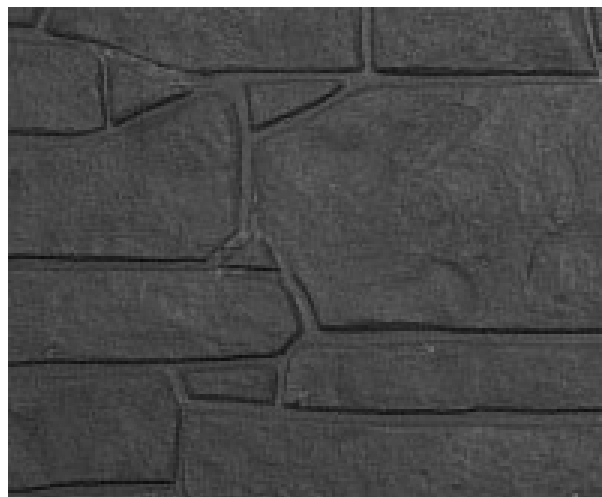

Matchstones
around Perimeter

FAST FORMLINERS CO.
1005 Miller Drive, St. Clair, MO 63077
636-322-0080 Phone 636-322-0083 Fax
www.fastformliners.com

**Fast
Formliners Co.**

DRAWN BY: Petr L. 3/2/2015
PROPRIETARY AND CONFIDENTIAL
THE INFORMATION CONTAINED IN THIS
DRAWING IS THE SOLE PROPERTY OF
FAST FORMLINERS. ANY
REPRODUCTION IN PART OR AS A WHOLE
WITHOUT THE WRITTEN PERMISSION OF
FAST FORMLINERS IS PROHIBITED.

SHEET SIZE
11"x17"
DO NOT
SCALE
SHEET 1 OF 1

Pattern 18805

18805

REV. 4/16/2015

NOTES:

APPROVAL SIGNATURE:

Please provide a signature in this box to indicate that this drawing has been approved and that FAST FORMLINERS may begin production.